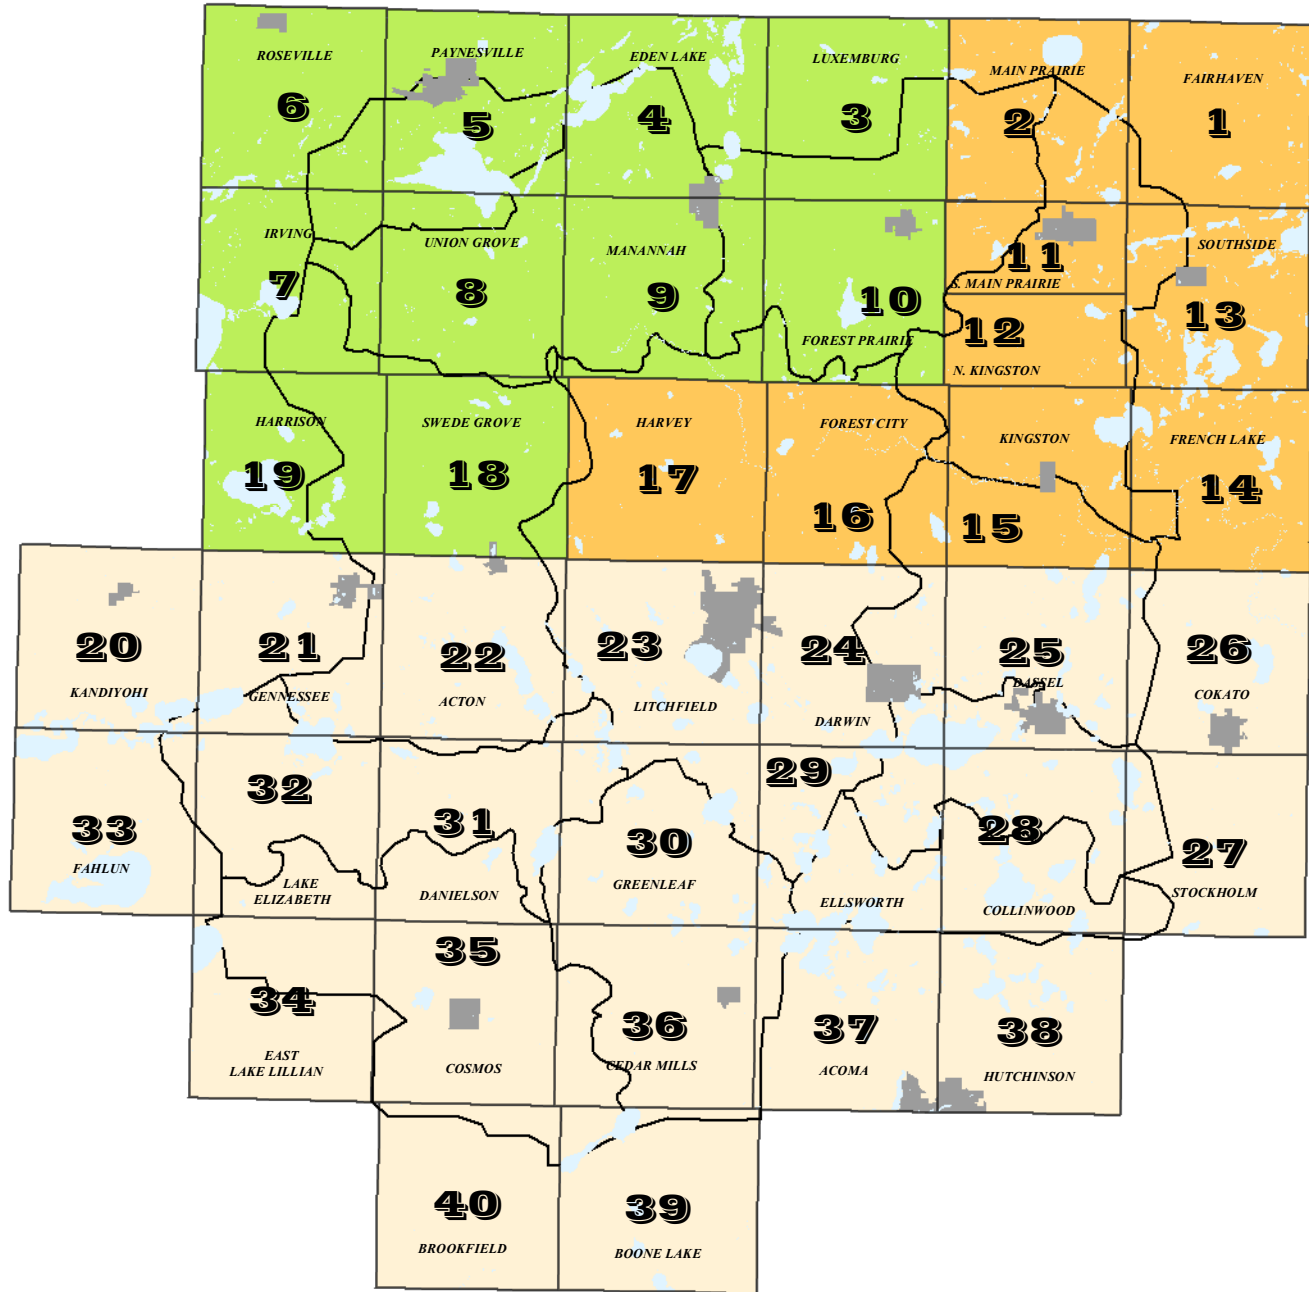

Right of Way Spraying Schedule

0 2.25 4.5 9 Miles

Map Produced by:

November, 2013

Spraying Year

- 2015
- 2016