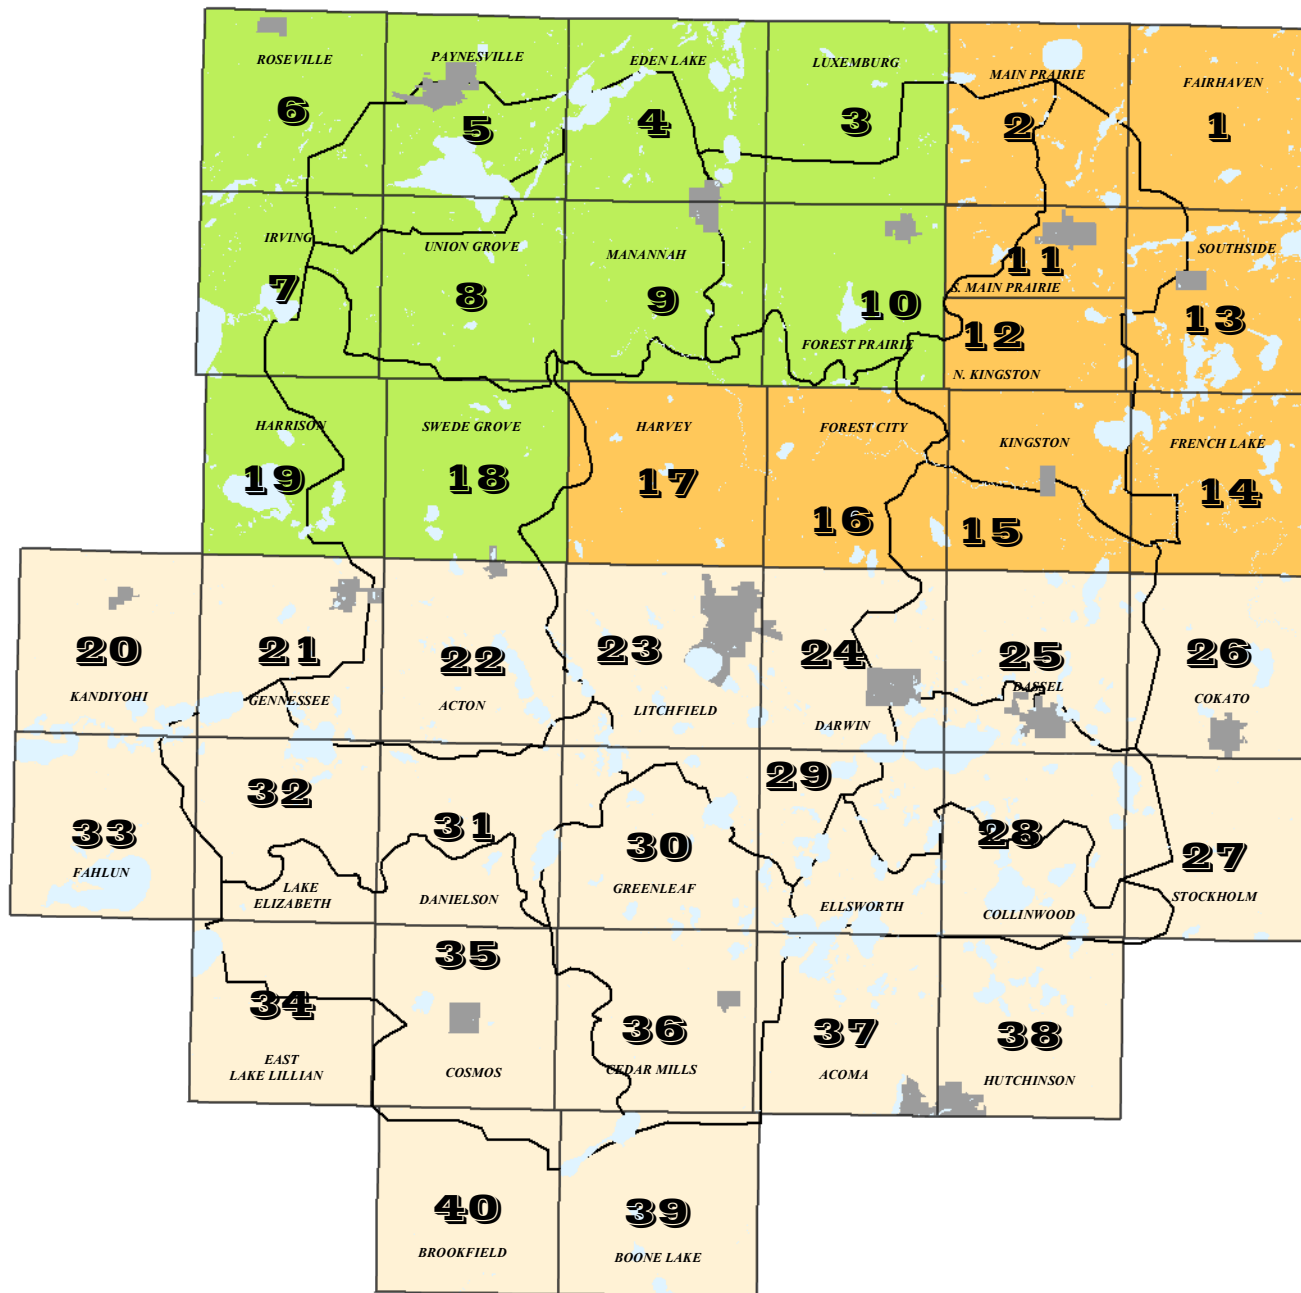

Right of Way Spraying Schedule

0 2.25 4.5 9 Miles

Map Produced by:

November, 2013

Spraying Year

- 2015
- 2016